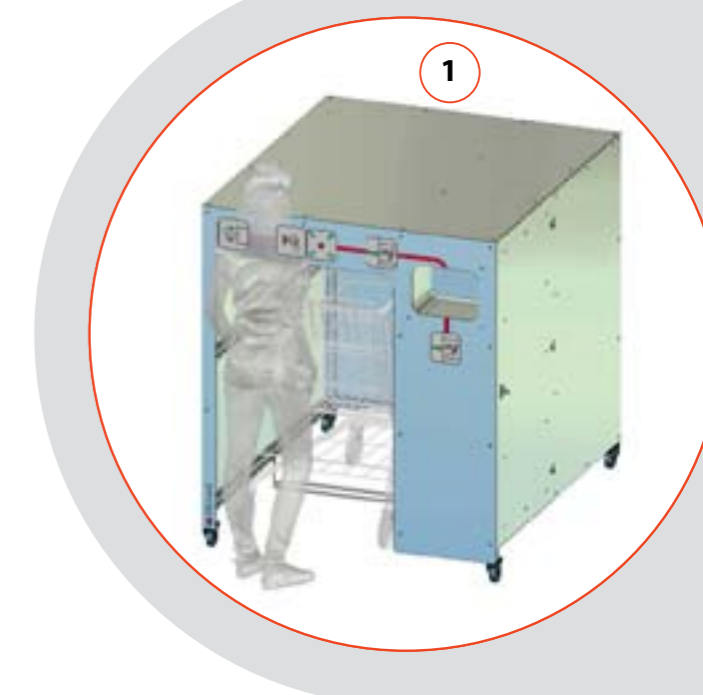

## Technical data

Description	Unit
<b>Connection</b>	230 V
<b>Dimensions L/W/H</b> ①	1.345 x 1.192 x 1.390 mm
<b>Dimensions L/W/H</b> ②	400 x 1.106 x 1.625 mm
<b>Dimensions L/W/H</b> ③	360 x 383x 2.000 mm
<b>Dimensions L/W/H</b> ④	400 x 1.106 x 1.625 mm
<b>Materials</b>	<b>Casing:</b> • Stainless steel, anodized aluminium <b>Spray valves:</b> • Stainless steel, brass, FKM
<b>Delivery time</b>	short term after arrangement, direct delivery and service by us, without distributor